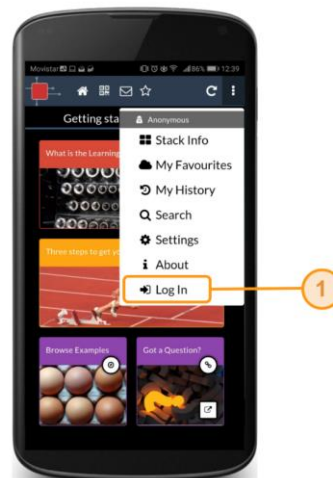

Join the ADEE2019 e-poster presenters with the Learning Toolbox

1. Get the Learning Toolbox App

Search for 'Learning Toolbox' in Google Play or App Store or scan the Android or iOS code on the right.

2. Create your account

Open the Learning Toolbox App on your mobile phone or tablet.

Create an account. The quickest way is to join with Google, Facebook, etc.

3. Join the ADEE2019 domain

Scan the QR code on the right with the Learning Toolbox App